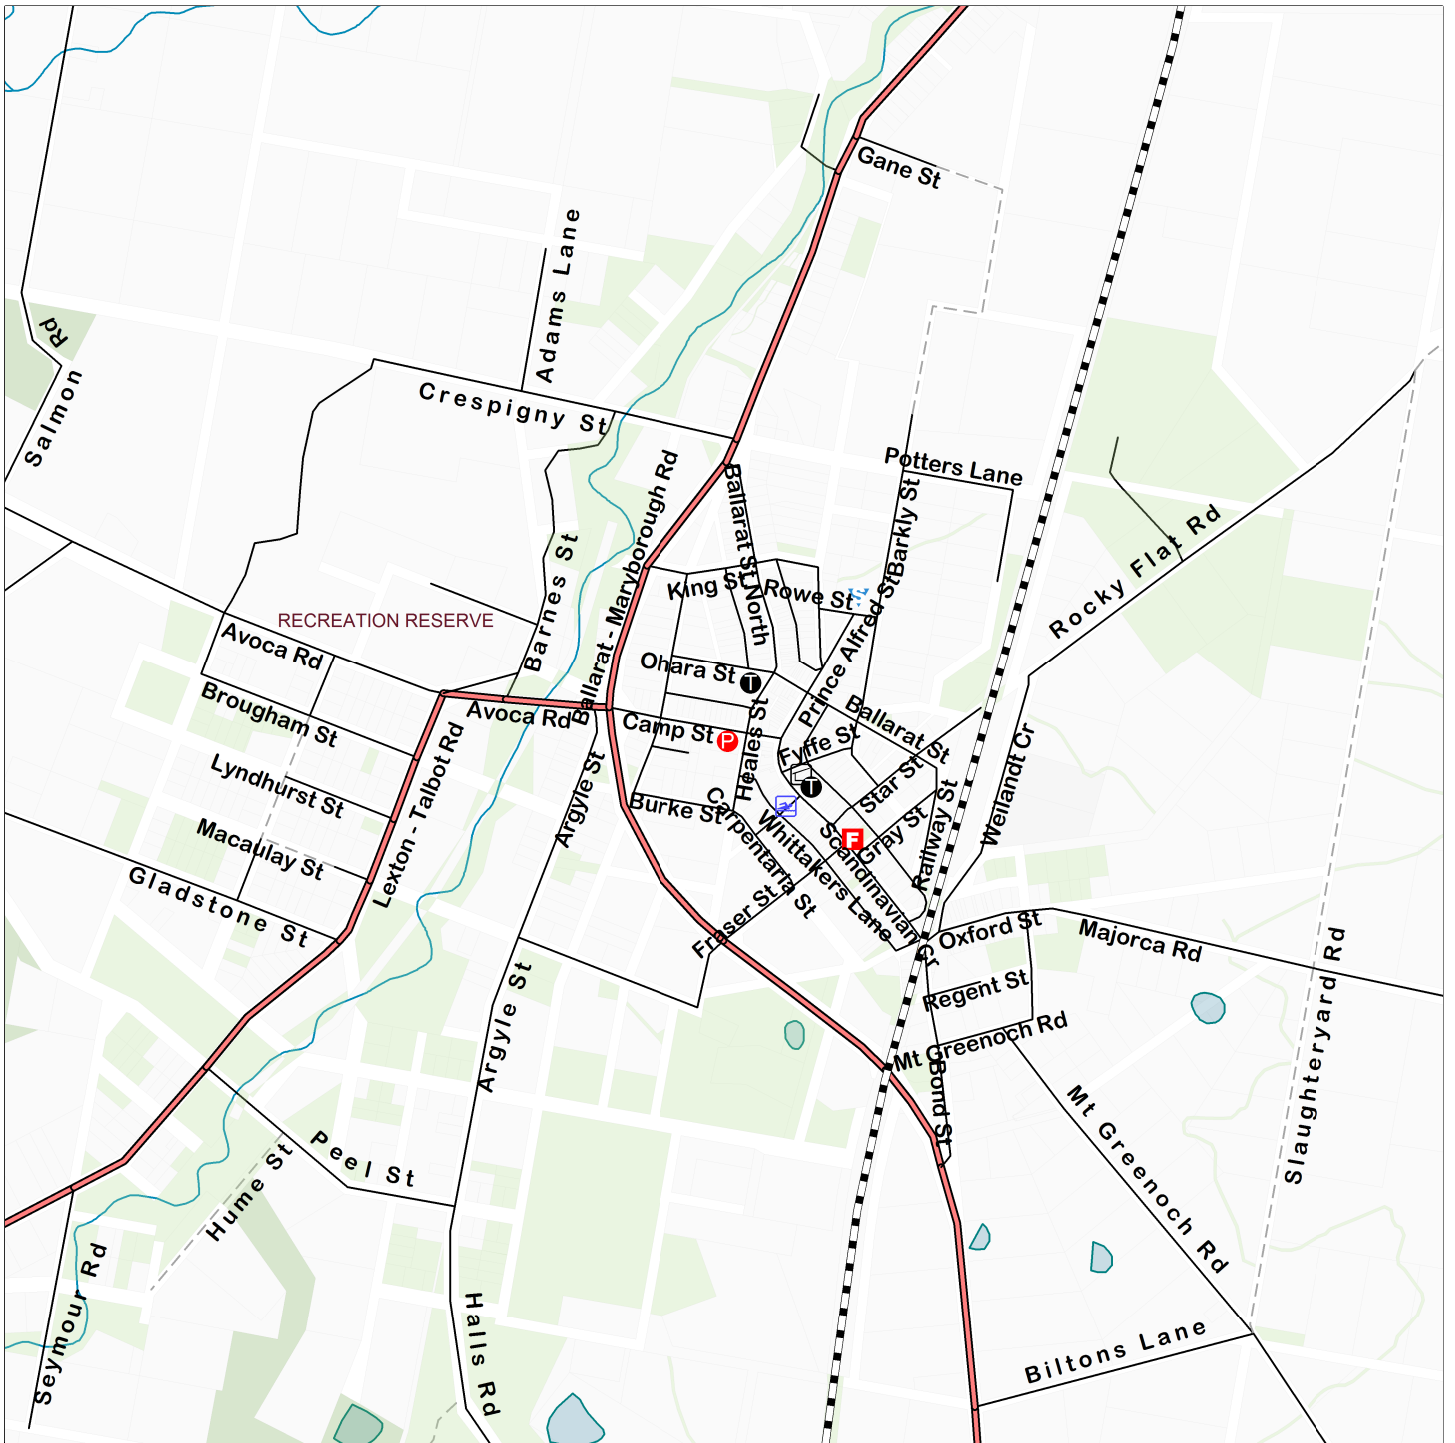

Talbot

- Public Toilets Locations
- Points of Interest
- Ambulance station
- Aquatic centre
- caravan park
- Fire station
- Hospital
- neighbourhood safer place
- Police station
- Post office
- School
- ses unit

Central Goldfields Shire Council