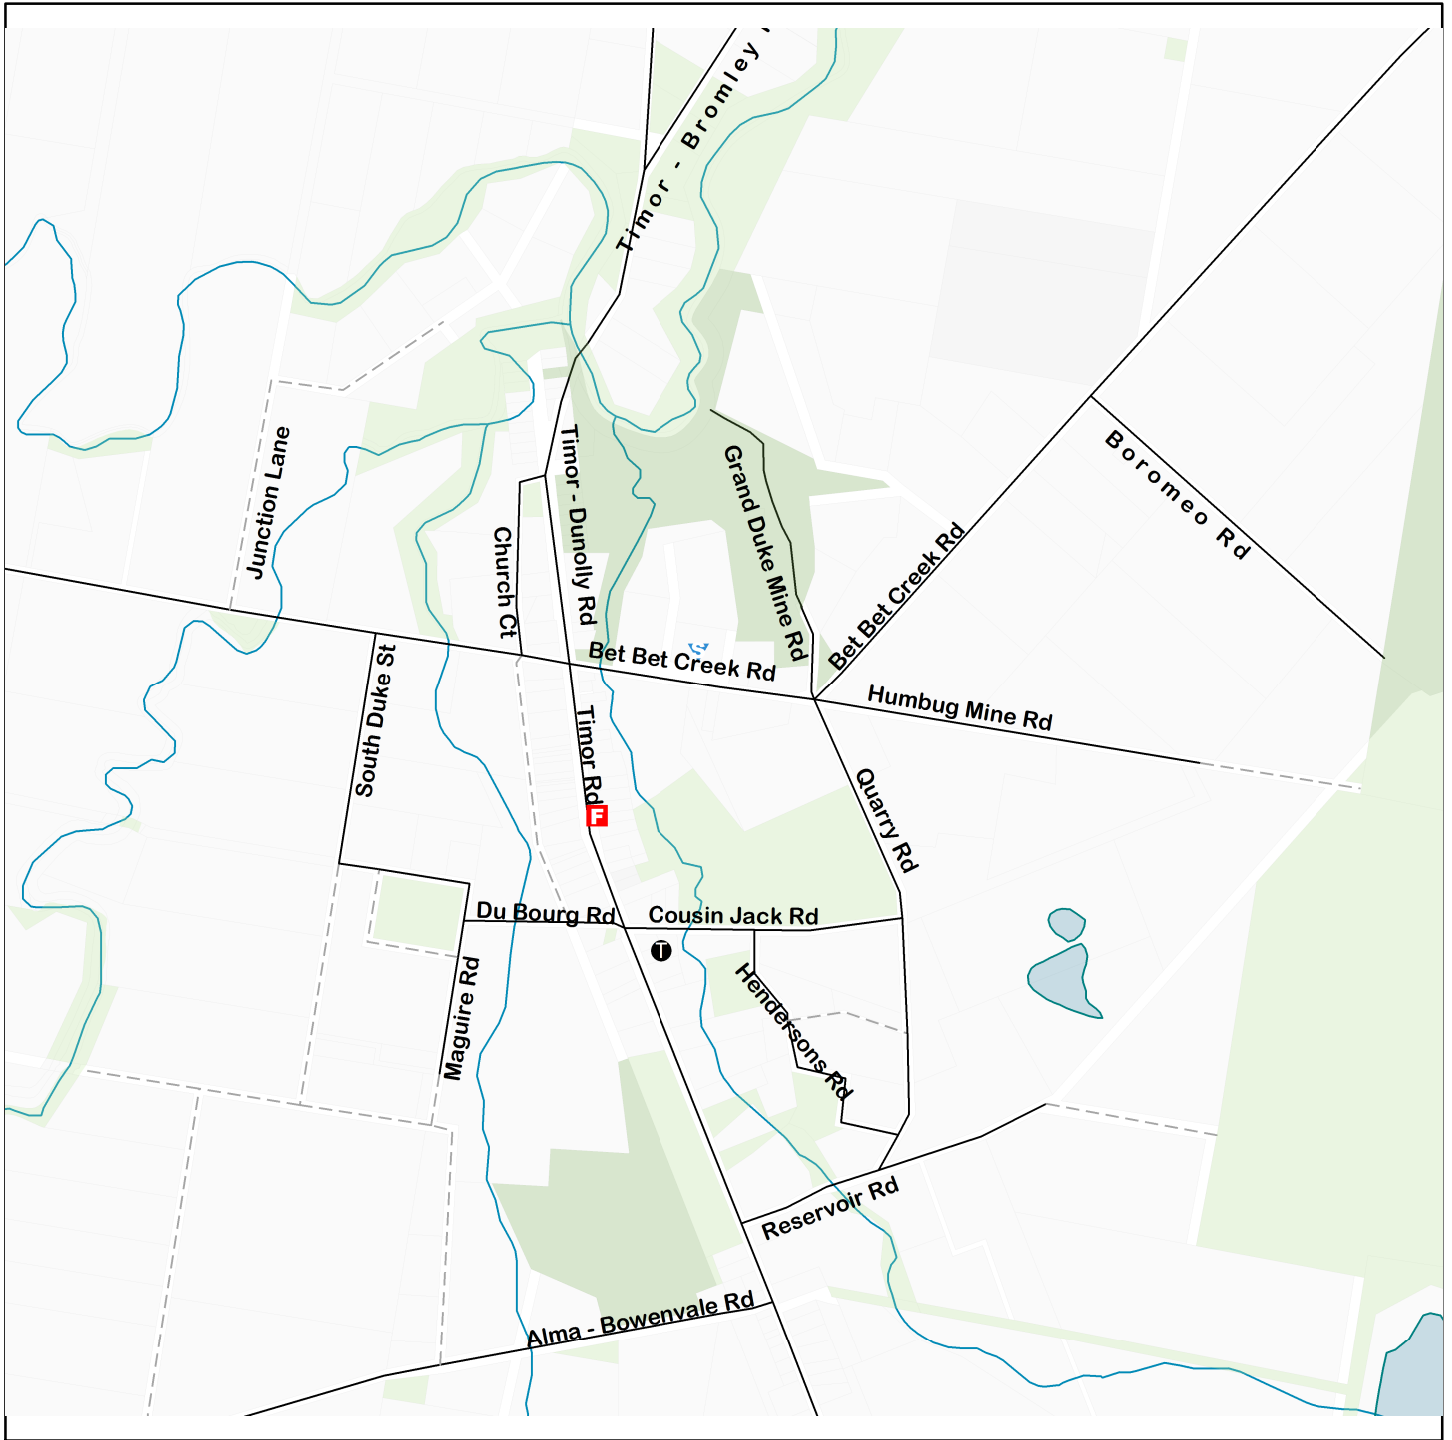

# Timor/Bowenvale

-  Public Toilets Locations
-  Points of Interest
-  Ambulance station
-  Aquatic centre
-  caravan park
-  Fire station
-  Hospital
-  neighbourhood safer place
-  Police station
-  Post office
-  School
-  bus unit

## Central Goldfields Shire Council