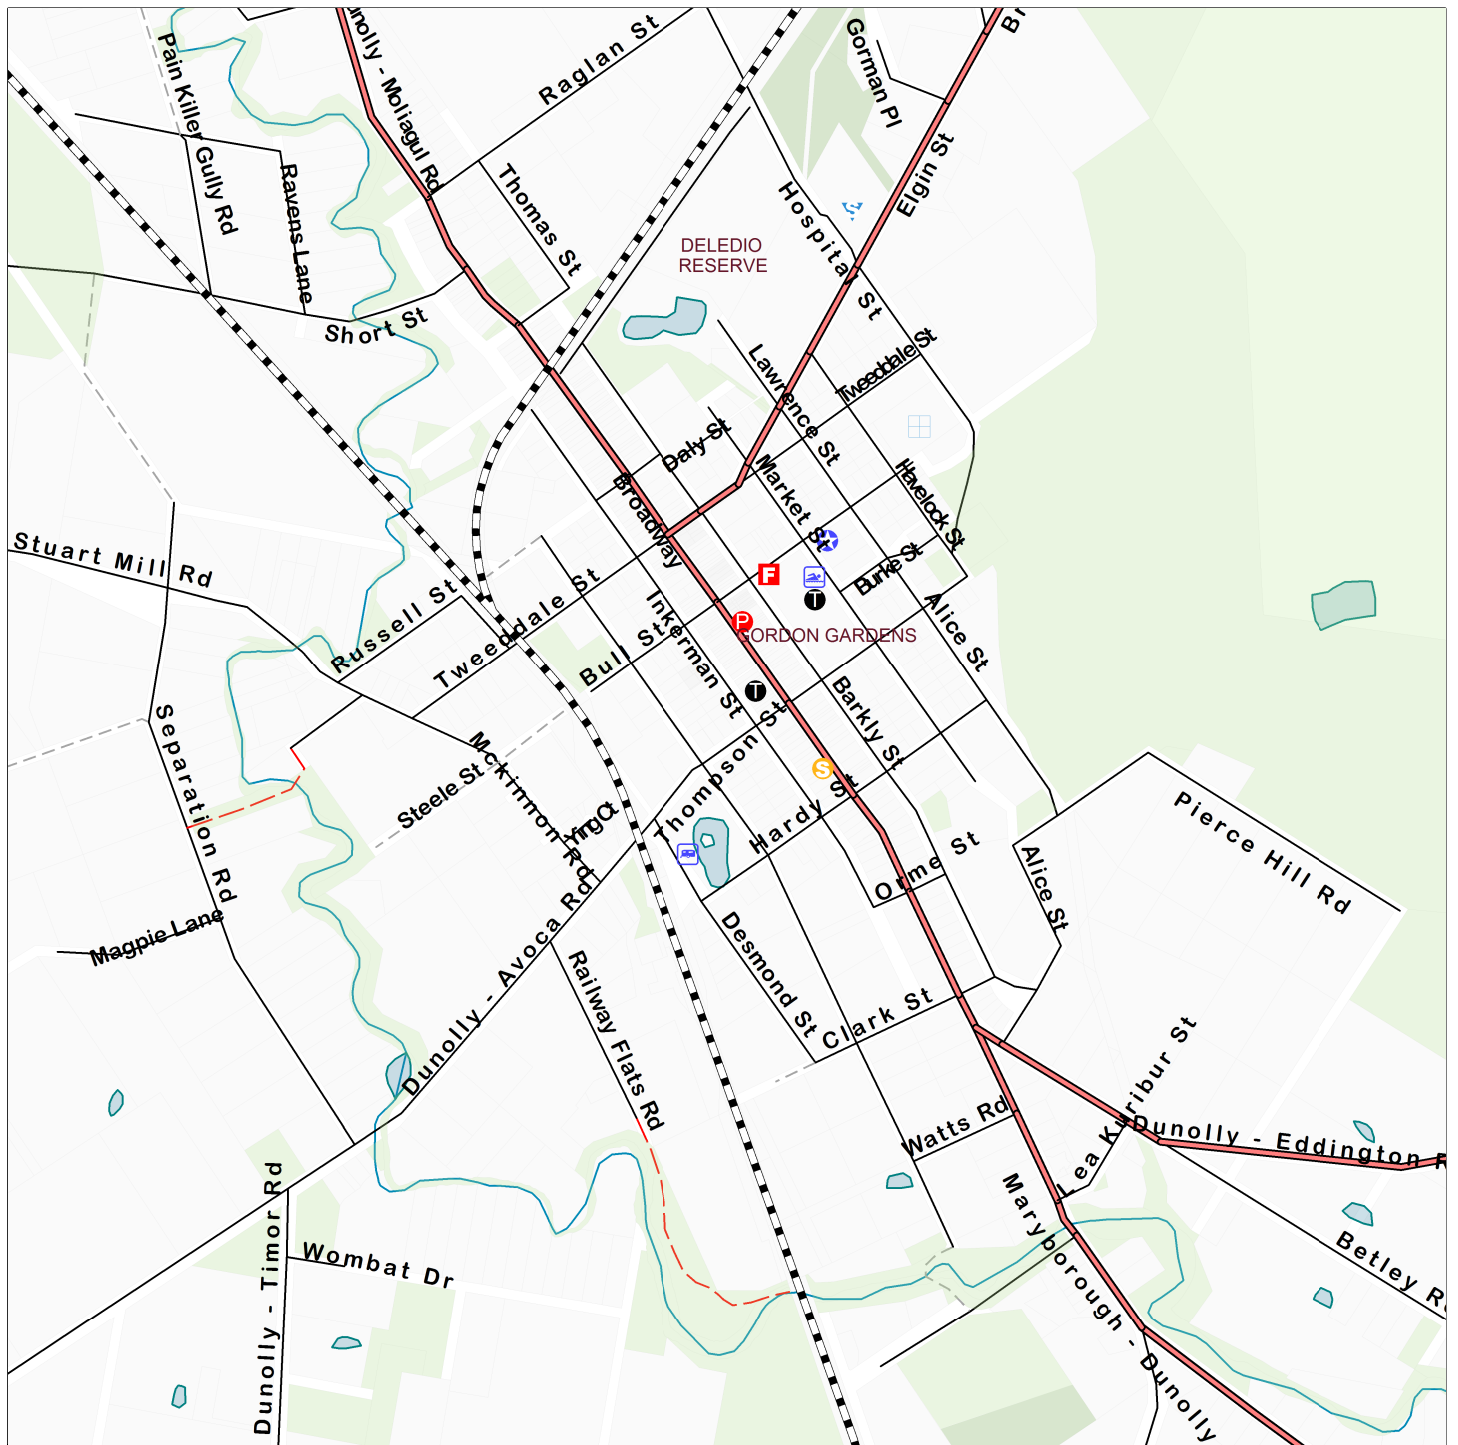

Dunolly

- Public Toilets Locations
- Points of Interest
- Ambulance station
- Aquatic centre
- caravan park
- Fire station
- Hospital
- neighbourhood safer place
- Police station
- Post office
- School
- ses unit

Central Goldfields Shire Council